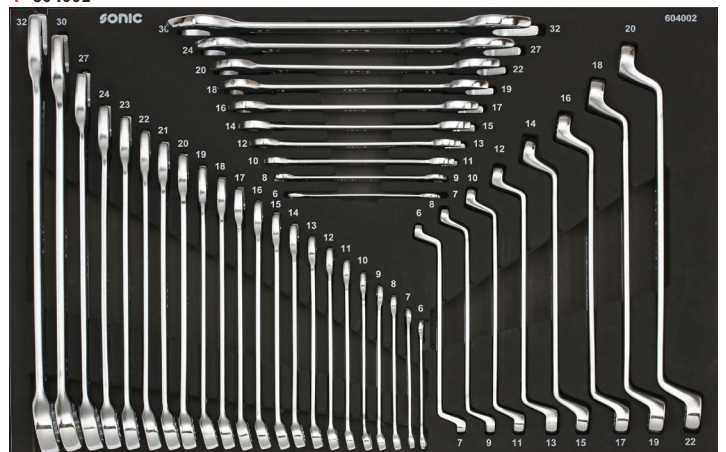

369 PCS

ART. NO. 736931

6 DRAWERS FILLED WITH 369-PCS TOOLS

1 602407

2 215701

3 309502

4 604002

5 603003