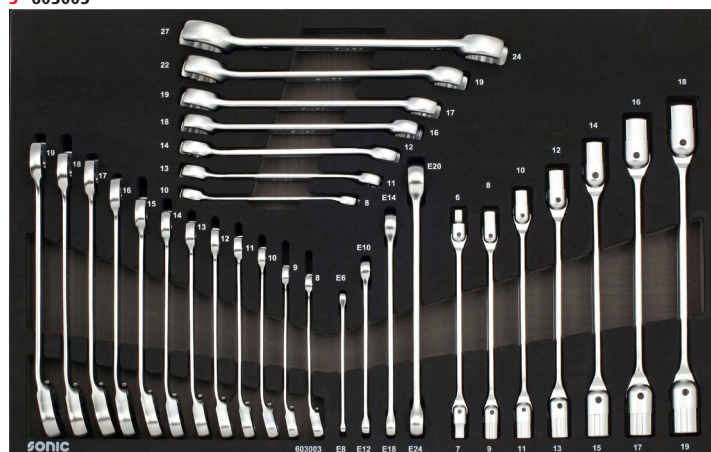

369 PCS

ART. NO. 736931

6 DRAWERS FILLED WITH 369-PCS TOOLS

1 602407

2 215701

3 309502

4 604002

5 603003