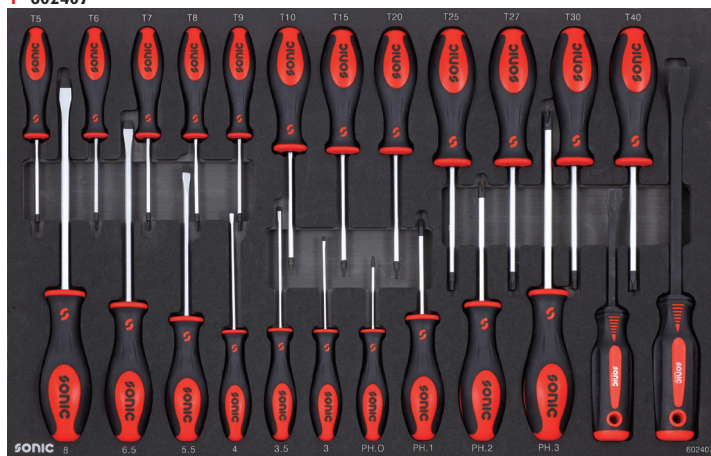

369 PCS

ART. NO. 736931

6 DRAWERS FILLED WITH 369-PCS TOOLS

1 602407

2 215701

3 309502

4 604002

5 603003